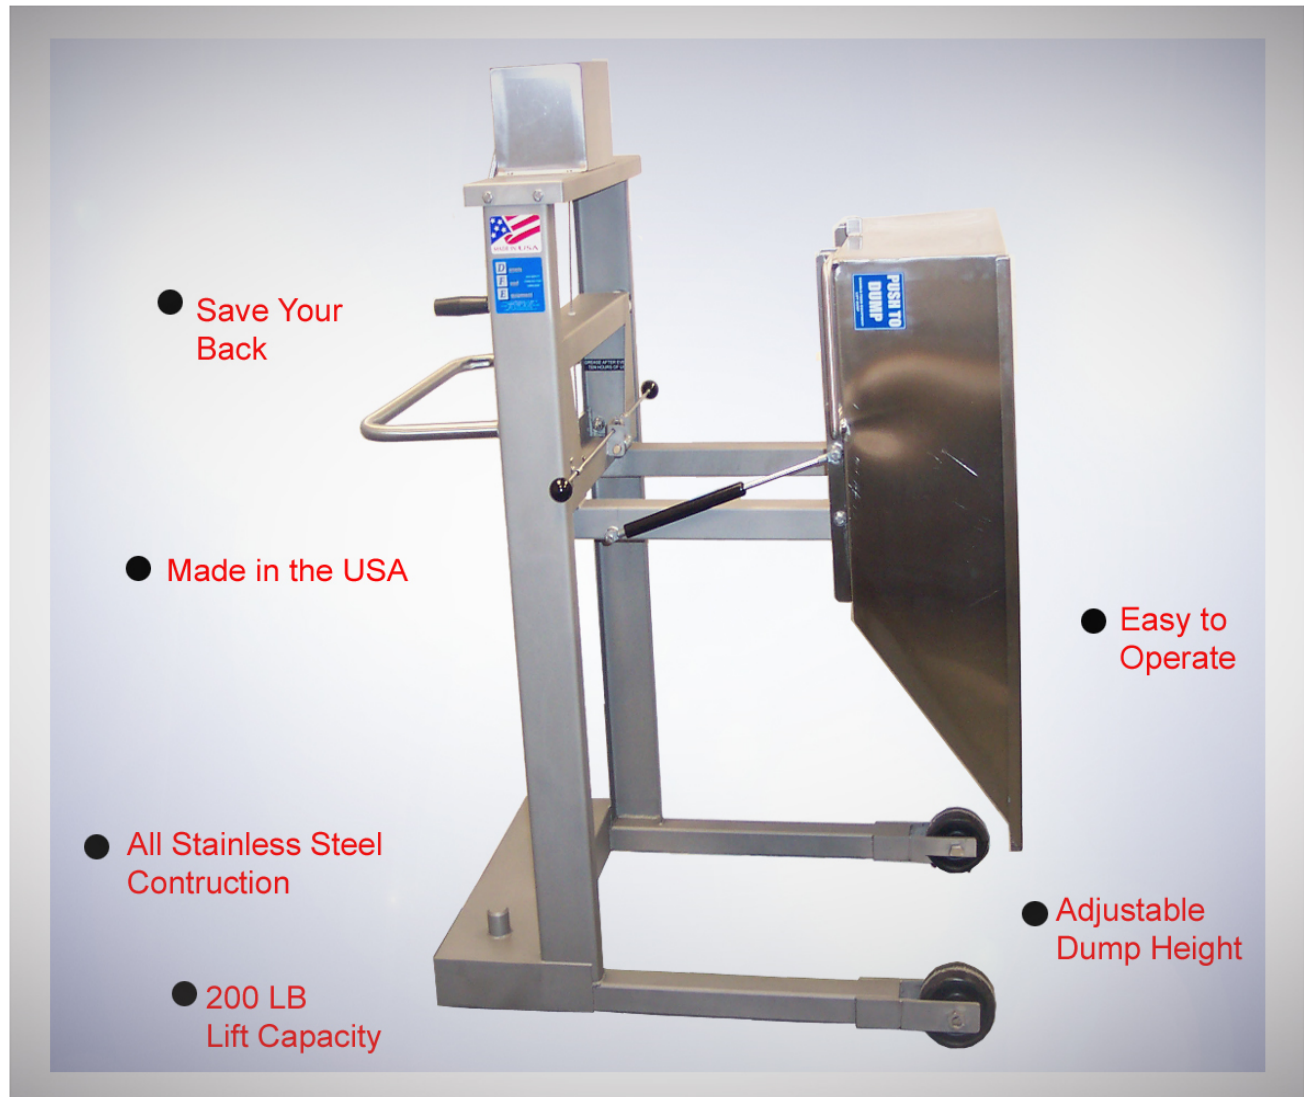

LIFT DUMP

The LIFT DUMP will lift 200 lbs. of product, push/pull the release handle, the compression spring will help dump it with ease. Turn the crank to raise and lower to your desired height. The LIFT DUMP has swivel wheels for easy movement.